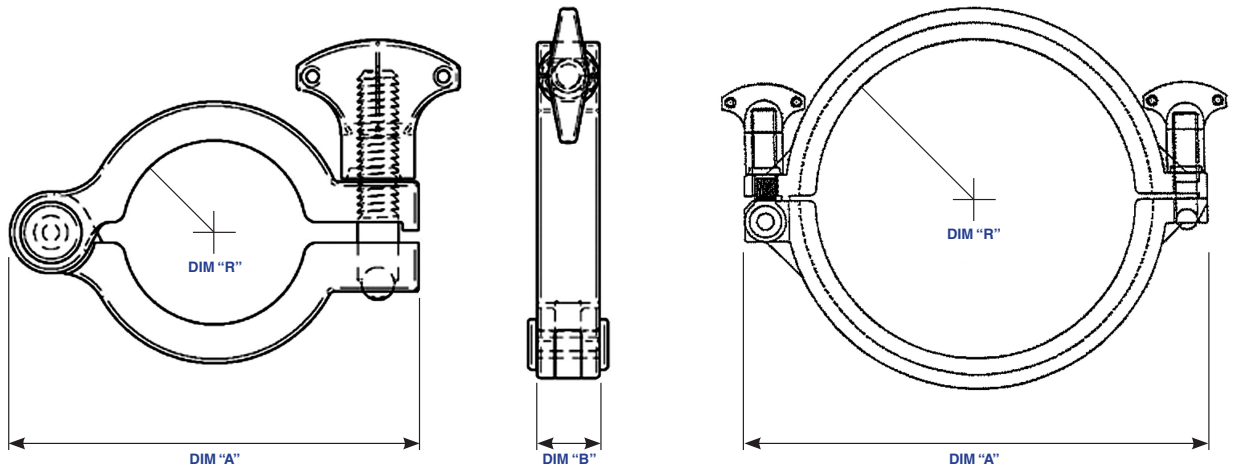

Rubber Fab

a Garlock Hygienic Technologies company

Non-Metallic Clamp

Size Inch	Part Number	A Dim. Inch	B Dim. Inch	R Dim. Inch	Max psi
1/2 & 3/4	13MHHM-NGW-050/075	2.17	0.75	0.39	150
1 & 1-1/2	13MHHM-NGW-150	3.94	0.75	0.89	150
2	13MHHM-NGW-200	4.64	0.75	1.26	150
2-1/2	13MHHM-NGW-250	5.20	0.75	1.50	150
3	13MHHM-NGW-300	5.75	0.75	1.77	150
4	13MHHM-NGW-400	6.66	0.75	2.25	150
6	13MHHM-NGW-600	8.81	0.96	3.14	150
8	13MHHM-NGW-800	11.14	0.96	4.32	150

26 Brookfield Drive • Sparta, New Jersey 07871

973.579.2959 • 866-442-2959 Toll Free • 973.579.7275 Fax • www.rubberfab.com